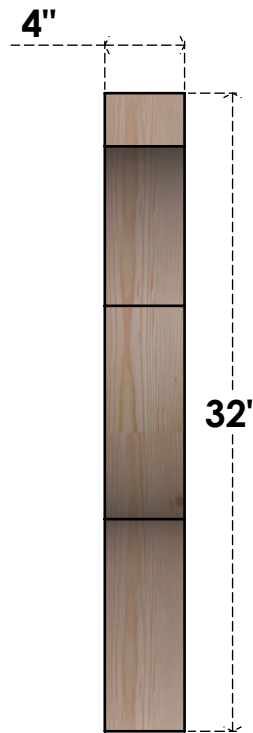

BRC04X32X32FST00RDF

4"W X 32"D X 32"H FUNSTON ROUGH SAWN BRACE, DOUGLAS FIR

SIDE

FRONT

EKENA MILLWORK
 2300 WEST MAIN ST.
 CLARKSVILLE, TX 75426
 TOLL FREE: 866-607-0453
 WWW.EKENAMILLWORK.COM

NOTES

1. INSTALLATION TO BE COMPLETED IN ACCORDANCE WITH MANUFACTURER'S SPECIFICATIONS.
2. DRAWING MAY NOT BE TO SCALE
3. THIS DRAWING IS INTENDED FOR DESIGN AND PLANNING PURPOSES ONLY.
4. ALL INFORMATION CONTAINED HEREIN WAS CURRENT AT THE TIME OF DEVELOPMENT BUT MUST BE REVIEWED AND APPROVED BY THE PRODUCT MANUFACTURER TO BE CONSIDERED ACCURATE.
5. PRODUCTS ARE NOT KILN DRIED. THIS ITEM IS UNIQUE AND WILL CONTAIN THE NATURAL VARIATIONS THAT THE WOOD SPECIES OFFERS. THIS MAY RESULT IN VARIATIONS UP TO 1/4"