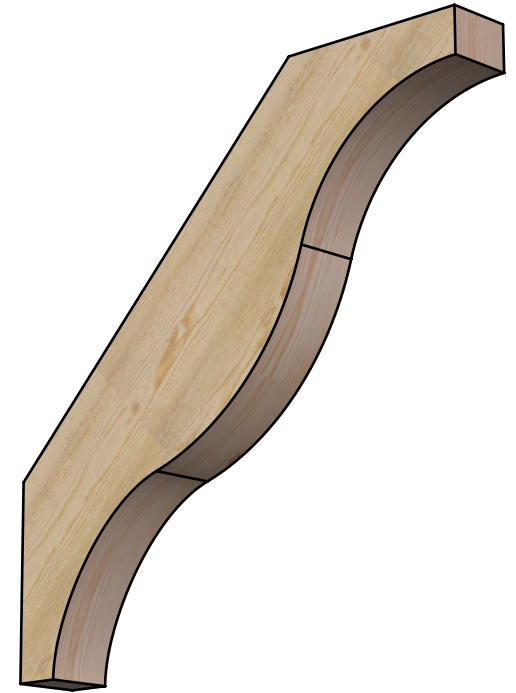

BRC04X32X32FST00RDF

4"W X 32"D X 32"H FUNSTON ROUGH SAWN BRACE, DOUGLAS FIR

SIDE

FRONT

EKENA MILLWORK
 2300 WEST MAIN ST.
 CLARKSVILLE, TX 75426
 TOLL FREE: 866-607-0453
 WWW.EKENAMILLWORK.COM

NOTES

1. INSTALLATION TO BE COMPLETED IN ACCORDANCE WITH MANUFACTURER'S SPECIFICATIONS.
2. DRAWING MAY NOT BE TO SCALE
3. THIS DRAWING IS INTENDED FOR DESIGN AND PLANNING PURPOSES ONLY.
4. ALL INFORMATION CONTAINED HEREIN WAS CURRENT AT THE TIME OF DEVELOPMENT BUT MUST BE REVIEWED AND APPROVED BY THE PRODUCT MANUFACTURER TO BE CONSIDERED ACCURATE.
5. PRODUCTS ARE NOT KILN DRIED. THIS ITEM IS UNIQUE AND WILL CONTAIN THE NATURAL VARIATIONS THAT THE WOOD SPECIES OFFERS. THIS MAY RESULT IN VARIATIONS UP TO 1/4"