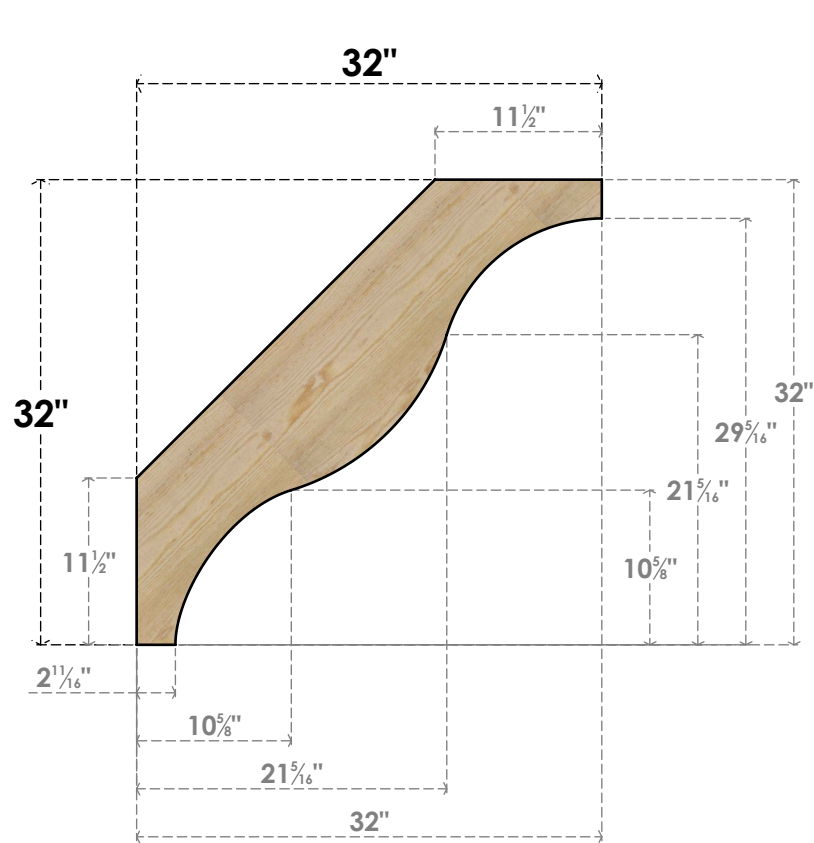

BRC04X32X32FST00RDF

4"W X 32"D X 32"H FUNSTON ROUGH SAWN BRACE, DOUGLAS FIR

SIDE

FRONT

EKENA MILLWORK
 2300 WEST MAIN ST.
 CLARKSVILLE, TX 75426
 TOLL FREE: 866-607-0453
 WWW.EKENAMILLWORK.COM

NOTES

1. INSTALLATION TO BE COMPLETED IN ACCORDANCE WITH MANUFACTURER'S SPECIFICATIONS.
2. DRAWING MAY NOT BE TO SCALE
3. THIS DRAWING IS INTENDED FOR DESIGN AND PLANNING PURPOSES ONLY.
4. ALL INFORMATION CONTAINED HEREIN WAS CURRENT AT THE TIME OF DEVELOPMENT BUT MUST BE REVIEWED AND APPROVED BY THE PRODUCT MANUFACTURER TO BE CONSIDERED ACCURATE.
5. PRODUCTS ARE NOT KILN DRIED. THIS ITEM IS UNIQUE AND WILL CONTAIN THE NATURAL VARIATIONS THAT THE WOOD SPECIES OFFERS. THIS MAY RESULT IN VARIATIONS UP TO 1/4"